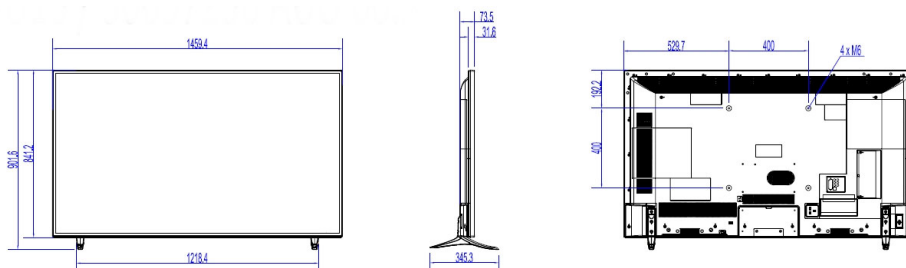

Specifications

Picture/Display

- Display: 4K Ultra HD LED
- Diagonal screen size: 65 inch / 164 cm
- Aspect ratio: 16:9
- Panel resolution: 3840x2160p
- Brightness: 350 cd/m²
- Contrast ratio (typical): 4000
- Viewing angle: 178° (H) / 178° (V)

Supported Display Resolution

- HDMI: Up to 3840x2160p@60Hz
- Tuner: T2 HEVC: up to 3840x2160@60Hz, Others: up to 1920x1080p@60Hz
- USB: HEVC: up to 3840x2160@60Hz, Others: up to 1920x1080@60Hz

Accessories

Dimensions

- Set dimensions (W x H x D): 1459 x 841 x 73.5 mm
- Set dimensions with stand (W x H x D): 1459 x 902 x 345 mm
- Product weight: 23.5 kg
- Product weight (+stand): 24.1 kg
- VESA wall mount compatible: M6, 400 x 400 mm