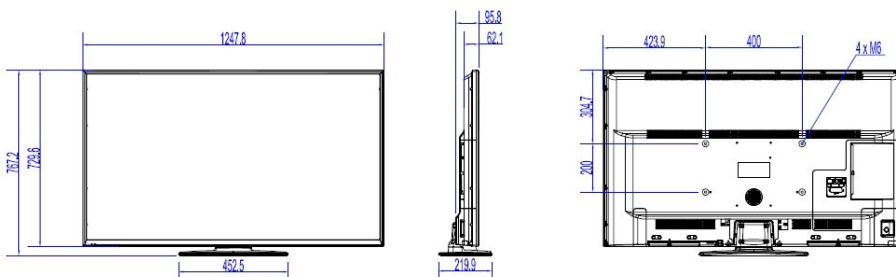

Specifications

Picture/Display

- Display: 4K Ultra HD LED
- Diagonal screen size: 55 inch / 139 cm
- Aspect ratio: 16:9
- Panel resolution: 3840x2160p
- Brightness: 350 cd/m²
- Contrast ratio (typical): 4000
- Viewing angle: 178° (H) / 178° (V)

- Included: Remote Control 22AV1407A/12, 2xAAA Batteries, Warranty Leaflet, Legal and Safety brochure, Tabletop Stand
- Optional: Setup RC 22AV9573A, Remote Control 22AV1601A/12

Power

- Mains power: AC 220-240V; 50-60Hz
- Energy Label Class: A++
- Eu Energy Label power: 60 W
- Annual energy consumption: 87 kWh
- Standby power consumption: <0.3 W

- Power Saving Features: Eco mode
- Ambient temperature: 5 °C to 45 °C

Dimensions

- Set dimensions (W x H x D): 1248 x 730 x 62/96 mm
- Set dimensions with stand (W x H x D): 1248 x 767 x 220 mm
- Product weight: 13.8 kg
- Product weight (+stand): 14.7 kg
- VESA wall mount compatible: M6, 400 x 400 mm