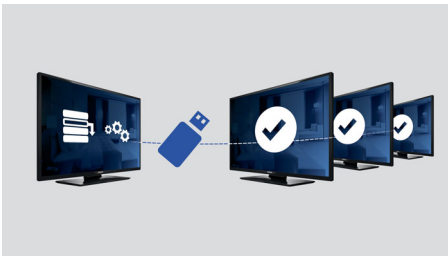

PHILIPS

Highlights

Welcome page

A welcome page is displayed each time the TV set is switched on. The welcome page can be branded and customized easily at the time of installation via a simple welcome image in .png format.

USB Cloning

Provides the ability to easily copy all programming and channel programming settings from one TV into other TV sets in less than a minute. The feature ensures uniformity

between TV sets and significantly reduces installation time and costs.

USB (photos, music, video)

Share the fun. Connect your USB memory-stick, digital camera, mp3 player or other multimedia device to the USB port on your TV to enjoy photos, videos and music with the easy to use onscreen content browser.