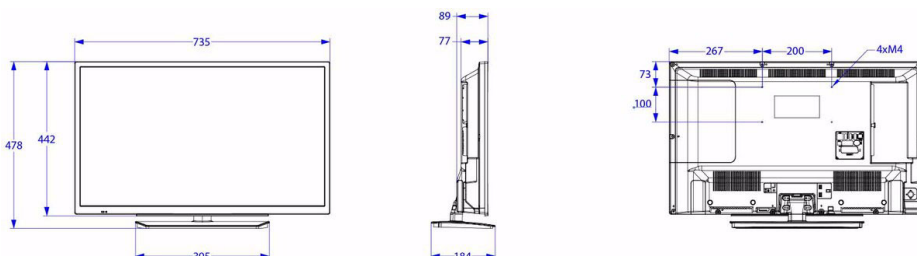

Specifications

Picture/Display

- Display: LED HD TV
- Diagonal screen size: 32 inch / 80 cm
- Aspect ratio: 16:9
- Panel resolution: 1366 x 768p
- Brightness: 250 cd/m²
- Viewing angle: 178° (H) / 178° (V)

Accessories

- Included: Remote Control 22AV1407A/12, 2xAAA Batteries, Tabletop Stand, Warranty Leaflet, Legal and Safety brochure
- Optional: Easy RC 22AV1601B/12, Setup RC 22AV9574A/12

Power

- Mains power: AC 220-240V; 50-60Hz
- Energy Label Class: A+
- Eu Energy Label power: 31 W
- Annual energy consumption: 45 kW·h
- Standby power consumption: <0.3 W
- Power Saving Features: Eco mode
- Ambient temperature: 5 °C to 45 °C

Dimensions

- Set dimensions (W x H x D): 735 x 442 x 77/89 mm
- Set dimensions with stand (W x H x D): 735 x 478 x 184 mm
- Product weight: 5.1 kg

Issue date 2019-03-19

Version: 1.0.1

12 NC: 8670 001 58963
EAN: 87 18863 02041 8